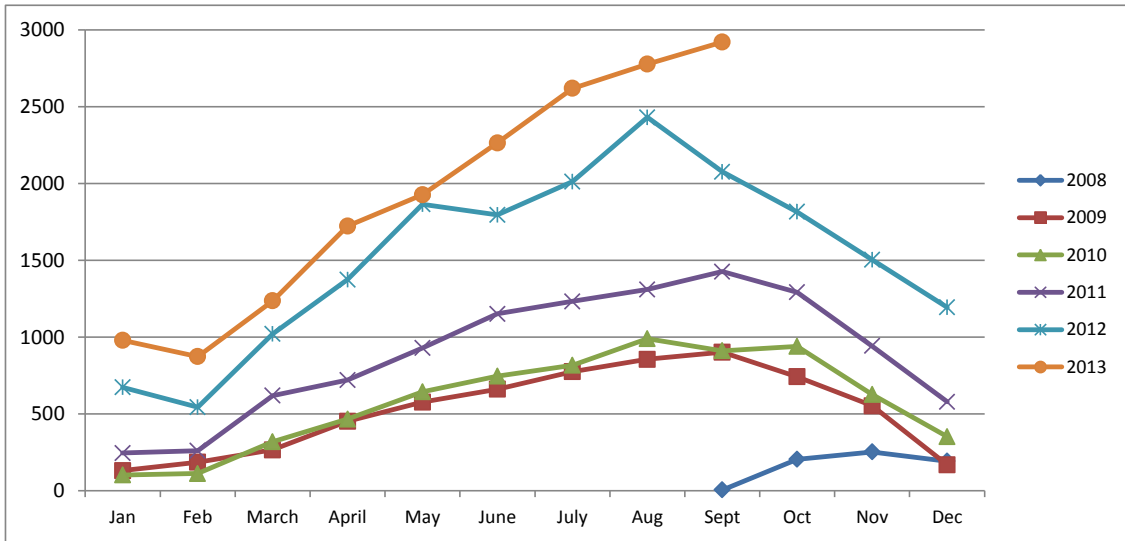

### Monthly Bike Rack Usage 2008 - 2013

as of 10/1/13

	Jan	Feb	March	April	May	June	July	Aug	Sept	Oct	Nov	Dec
2008									5	204	253	192
2009	131	186	266	452	576	661	775	855	902	742	553	168
2010	102	112	319	466	643	745	817	989	911	940	626	351
2011	245	260	619	720	929	1,151	1,232	1,310	1,426	1,292	942	578
2012	673	543	1,020	1,374	1,864	1,795	2,012	2,430	2,076	1,815	1,503	1,194
2013	979	873	1,236	1,723	1,926	2,263	2,619	2,777	2,921			