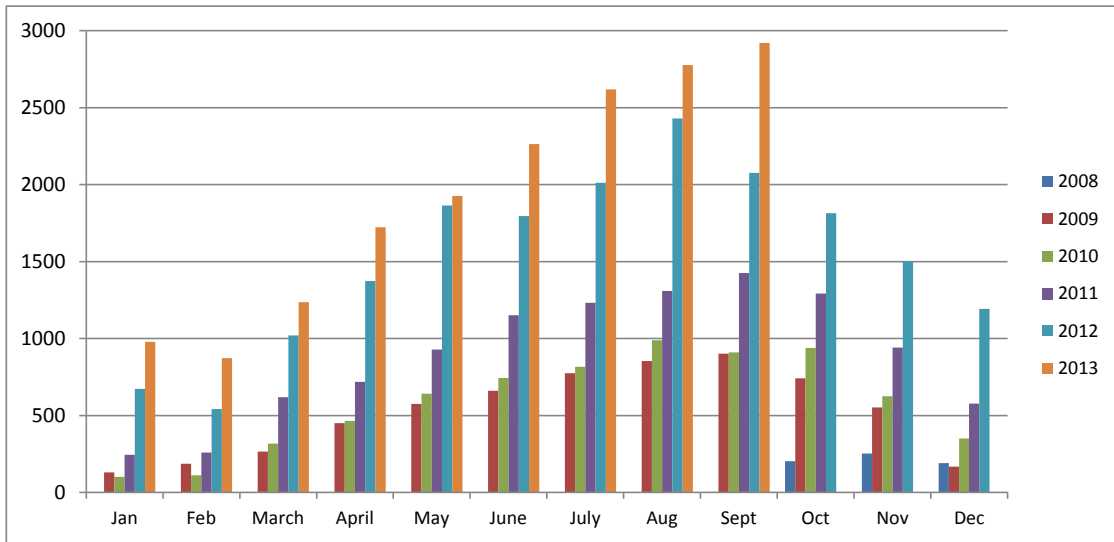

### Monthly Bike Rack Usage 2008 - 2013

as of 10/1/13

	Jan	Feb	March	April	May	June	July	Aug	Sept	Oct	Nov	Dec
2008									5	204	253	192
2009	131	186	266	452	576	661	775	855	902	742	553	168
2010	102	112	319	466	643	745	817	989	911	940	626	351
2011	245	260	619	720	929	1,151	1,232	1,310	1,426	1,292	942	578
2012	673	543	1,020	1,374	1,864	1,795	2,012	2,430	2,076	1,815	1,503	1,194
2013	979	873	1,236	1,723	1,926	2,263	2,619	2,777	2,921			